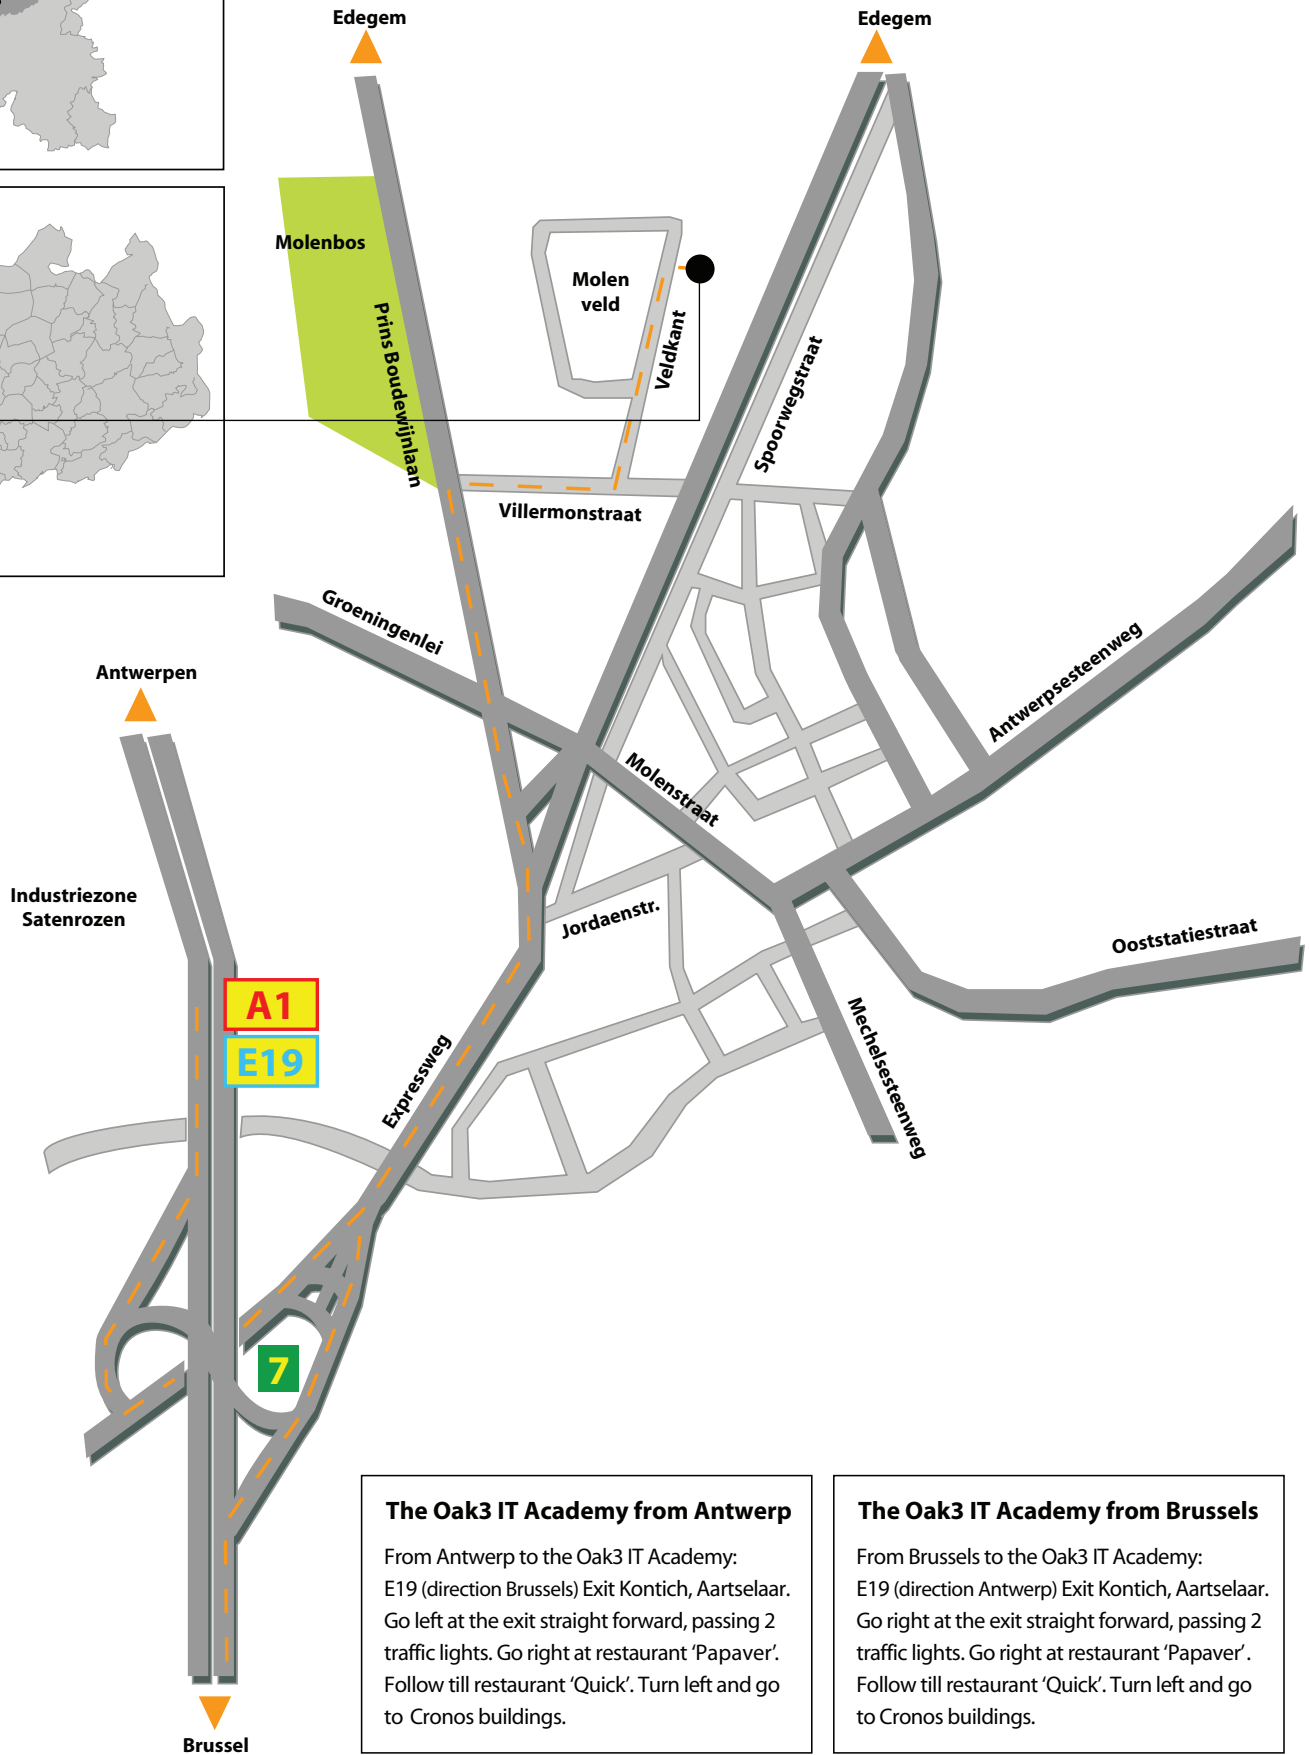

The Oak3 IT Academy - Antwerp
Business Park King Square
Veldkant 39 & 35B | B-2550 Kontich
t +32 (0)3 450 71 33 | f +32 (0)3 450 71 34

The Oak3 IT Academy from Antwerp

From Antwerp to the Oak3 IT Academy:
E19 (direction Brussels) Exit Kontich, Aartselaar.
Go left at the exit straight forward, passing 2 traffic lights. Go right at restaurant 'Papaver'. Follow till restaurant 'Quick'. Turn left and go to Cronos buildings.

The Oak3 IT Academy from Brussels

From Brussels to the Oak3 IT Academy:
E19 (direction Antwerp) Exit Kontich, Aartselaar.
Go right at the exit straight forward, passing 2 traffic lights. Go right at restaurant 'Papaver'. Follow till restaurant 'Quick'. Turn left and go to Cronos buildings.